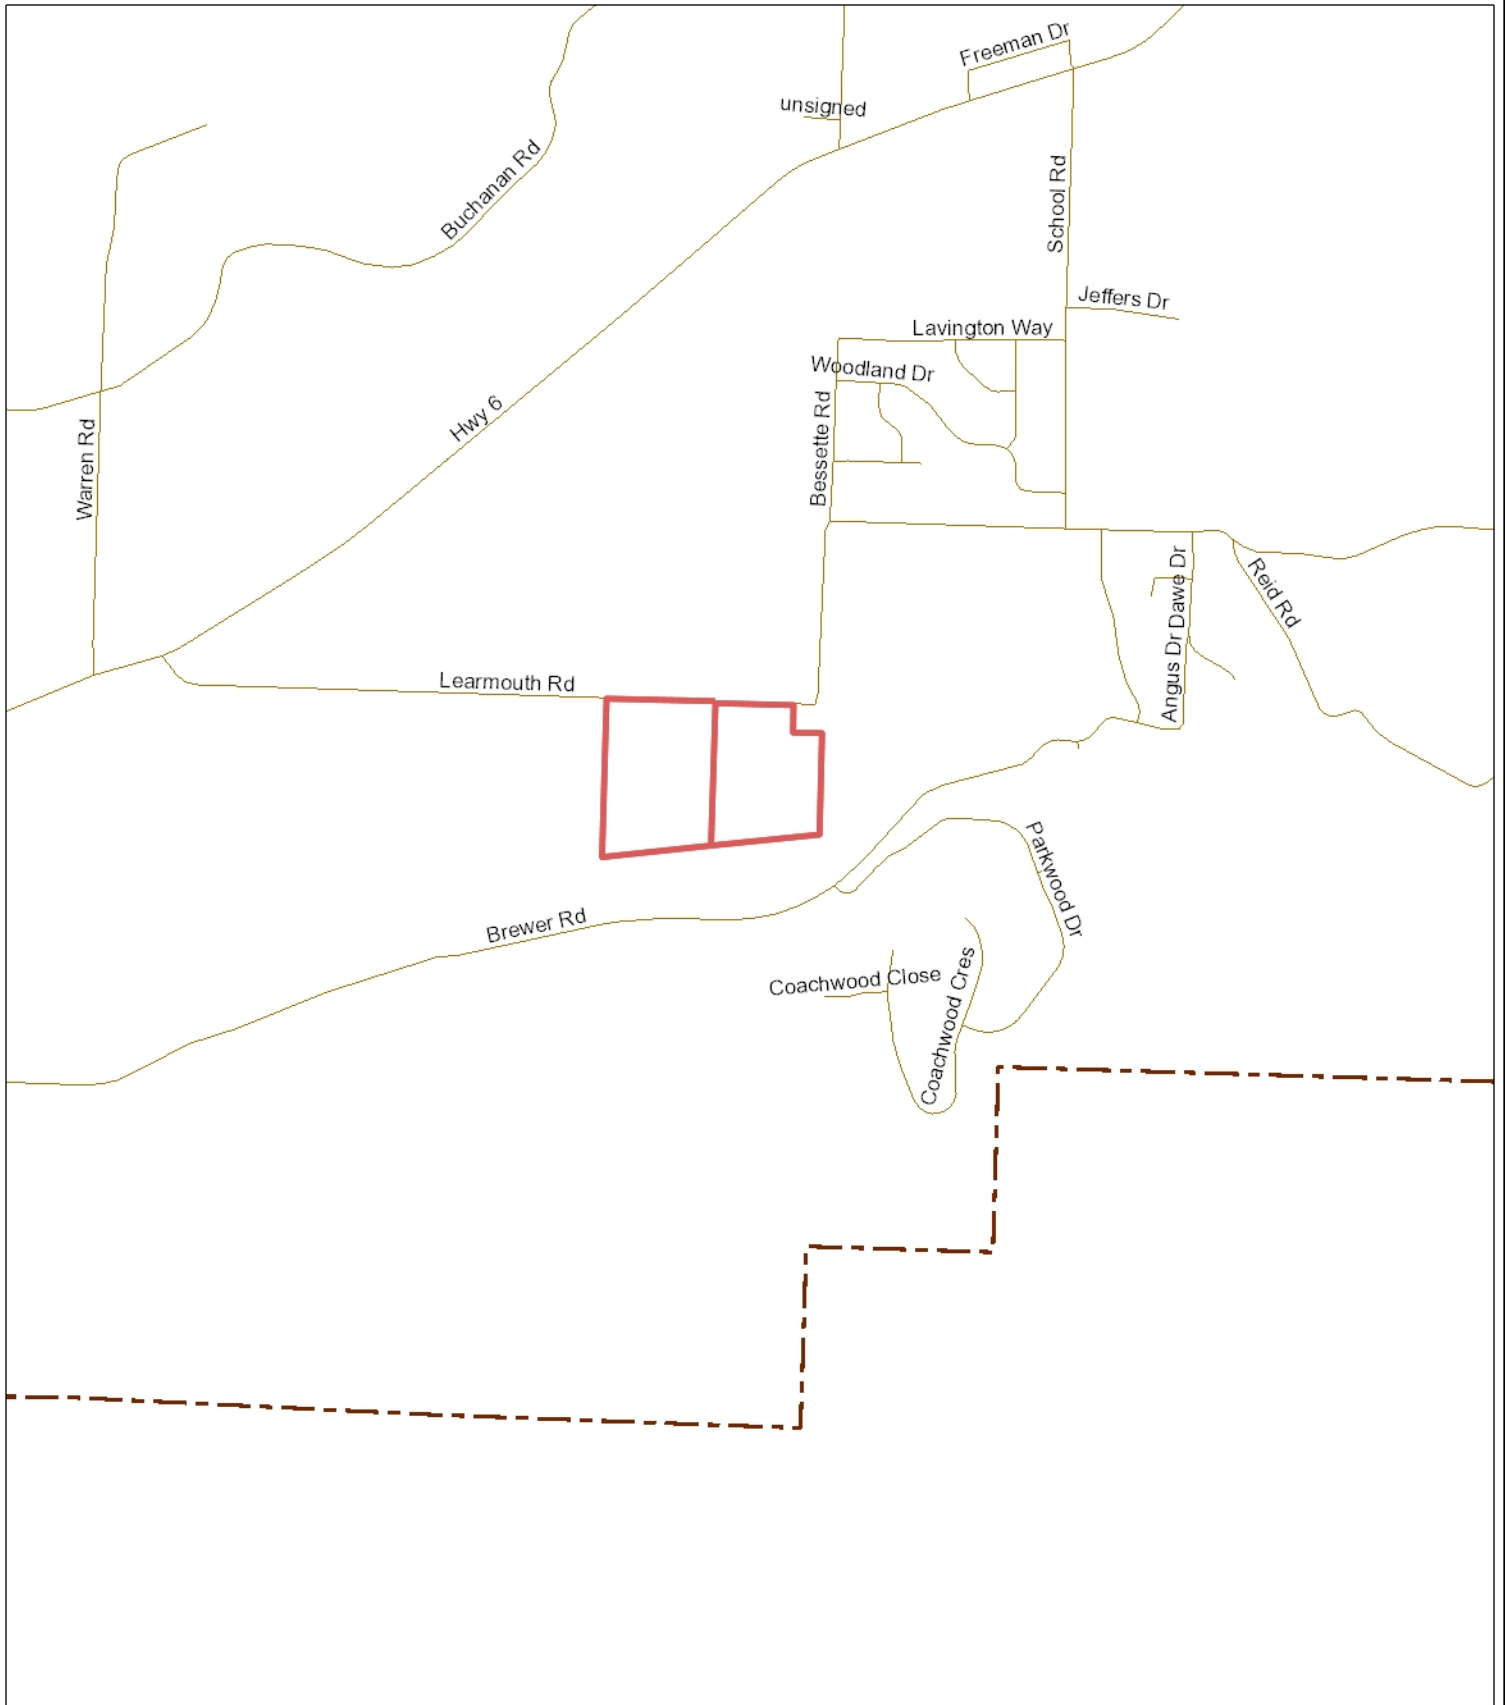

North Okanagan Map

427 0 213 427 Meters

1: 16,802

© City of Vernon & Regional District of North Okanagan

This drawing has been produced by the City of Vernon's and the Regional District of North Okanagan's Geographic Information Systems. The data provided is derived from a variety of sources with varying levels of accuracy. The City of Vernon and the Regional District of North Okanagan make no warranty or representation, expressed or implied, with the regard to the correctness, accuracy and/or reliability of the information contained herein.