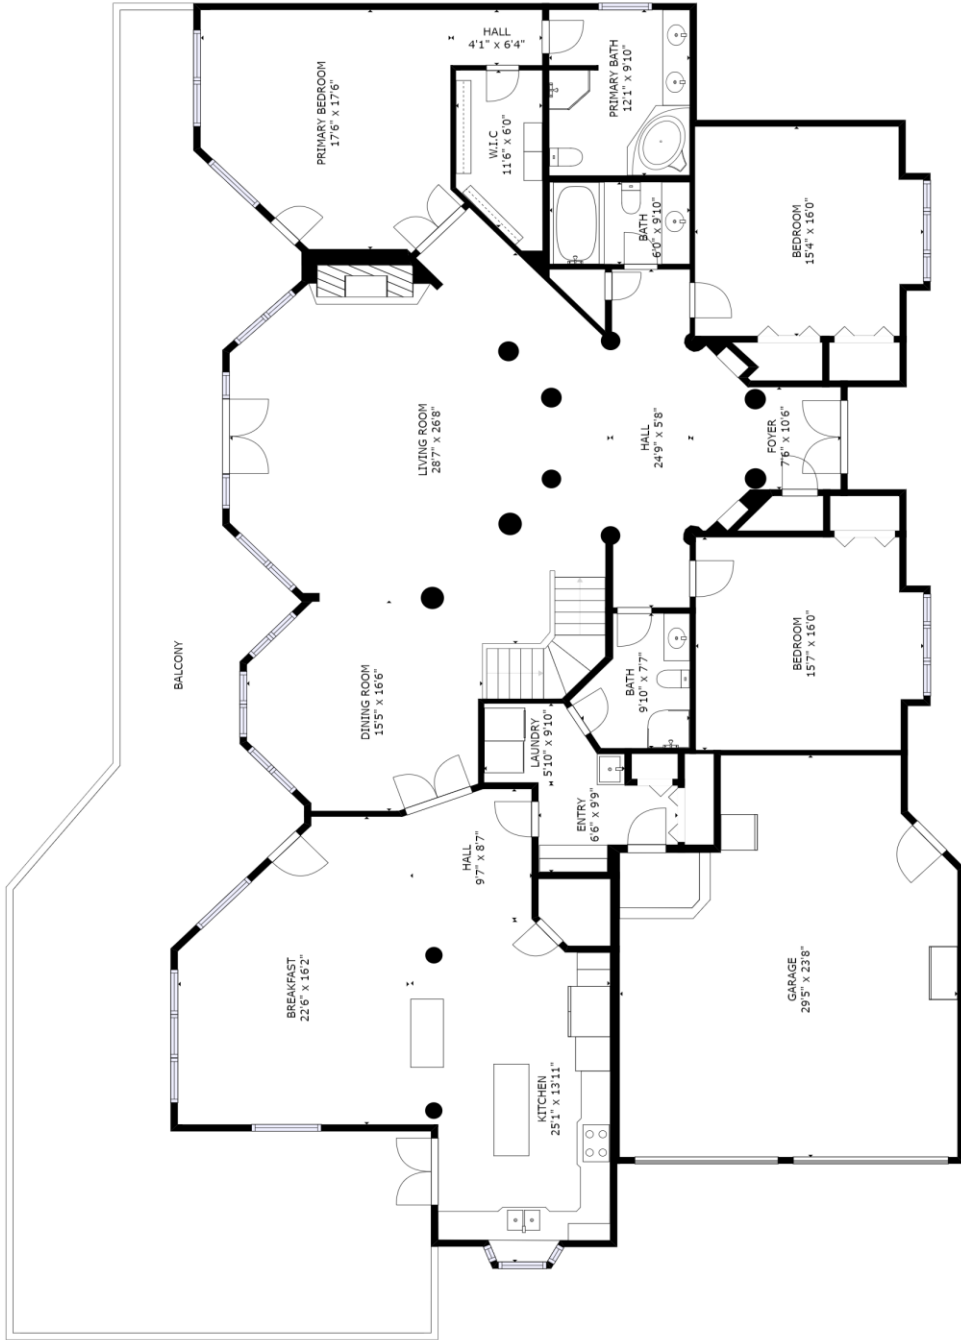

GROSS INTERNAL AREA
 FLOOR 1: 3072 sq. ft., FLOOR 2: 3250 sq. ft.
 EXCLUDED AREAS: , GARAGE: 1300 sq. ft.
 TOTAL: 6322 sq. ft.
 SIZES AND DIMENSIONS ARE APPROXIMATE. ACTUAL MAY VARY.

FLOOR 1

GROSS INTERNAL AREA
FLOOR 1: 3072 sq. ft. FLOOR 2: 3250 sq. ft.
EXCLUDED AREAS: GARAGE: 1300 sq. ft.
TOTAL: 6522 sq. ft.
SIZES AND DIMENSIONS ARE APPROXIMATE. ACTUAL MAY VARY.