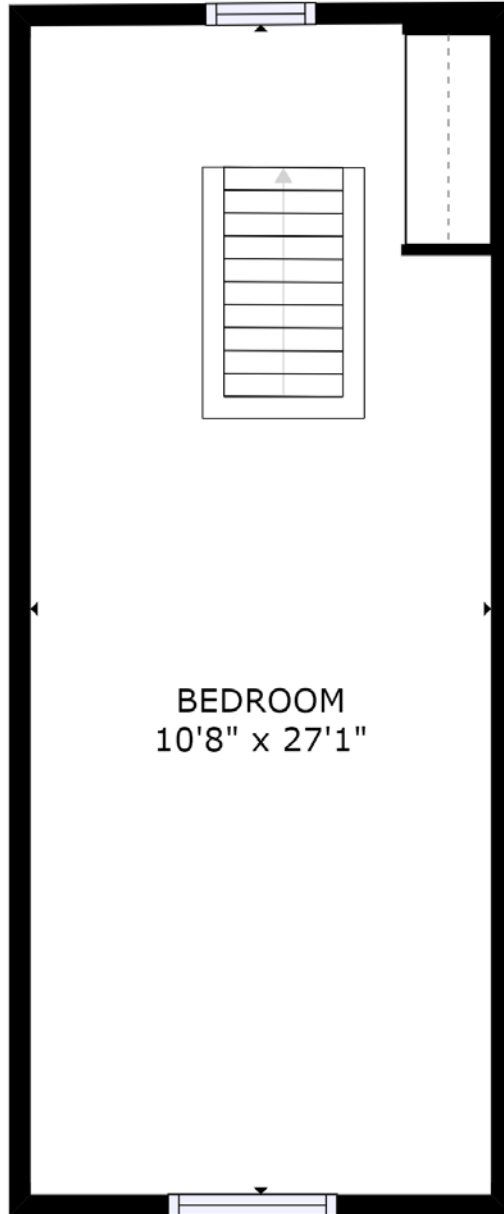

GROSS INTERNAL AREA  
FLOOR 1: 670 sq ft, FLOOR 2: 287 sq ft  
TOTAL: 957 sq ft  
SIZES AND DIMENSIONS ARE APPROXIMATE, ACTUAL MAY VARY.

BEDROOM  
10'8" x 27'1"

GROSS INTERNAL AREA  
FLOOR 1: 670 sq ft, FLOOR 2: 287 sq ft  
TOTAL: 957 sq ft  
SIZES AND DIMENSIONS ARE APPROXIMATE, ACTUAL MAY VARY.