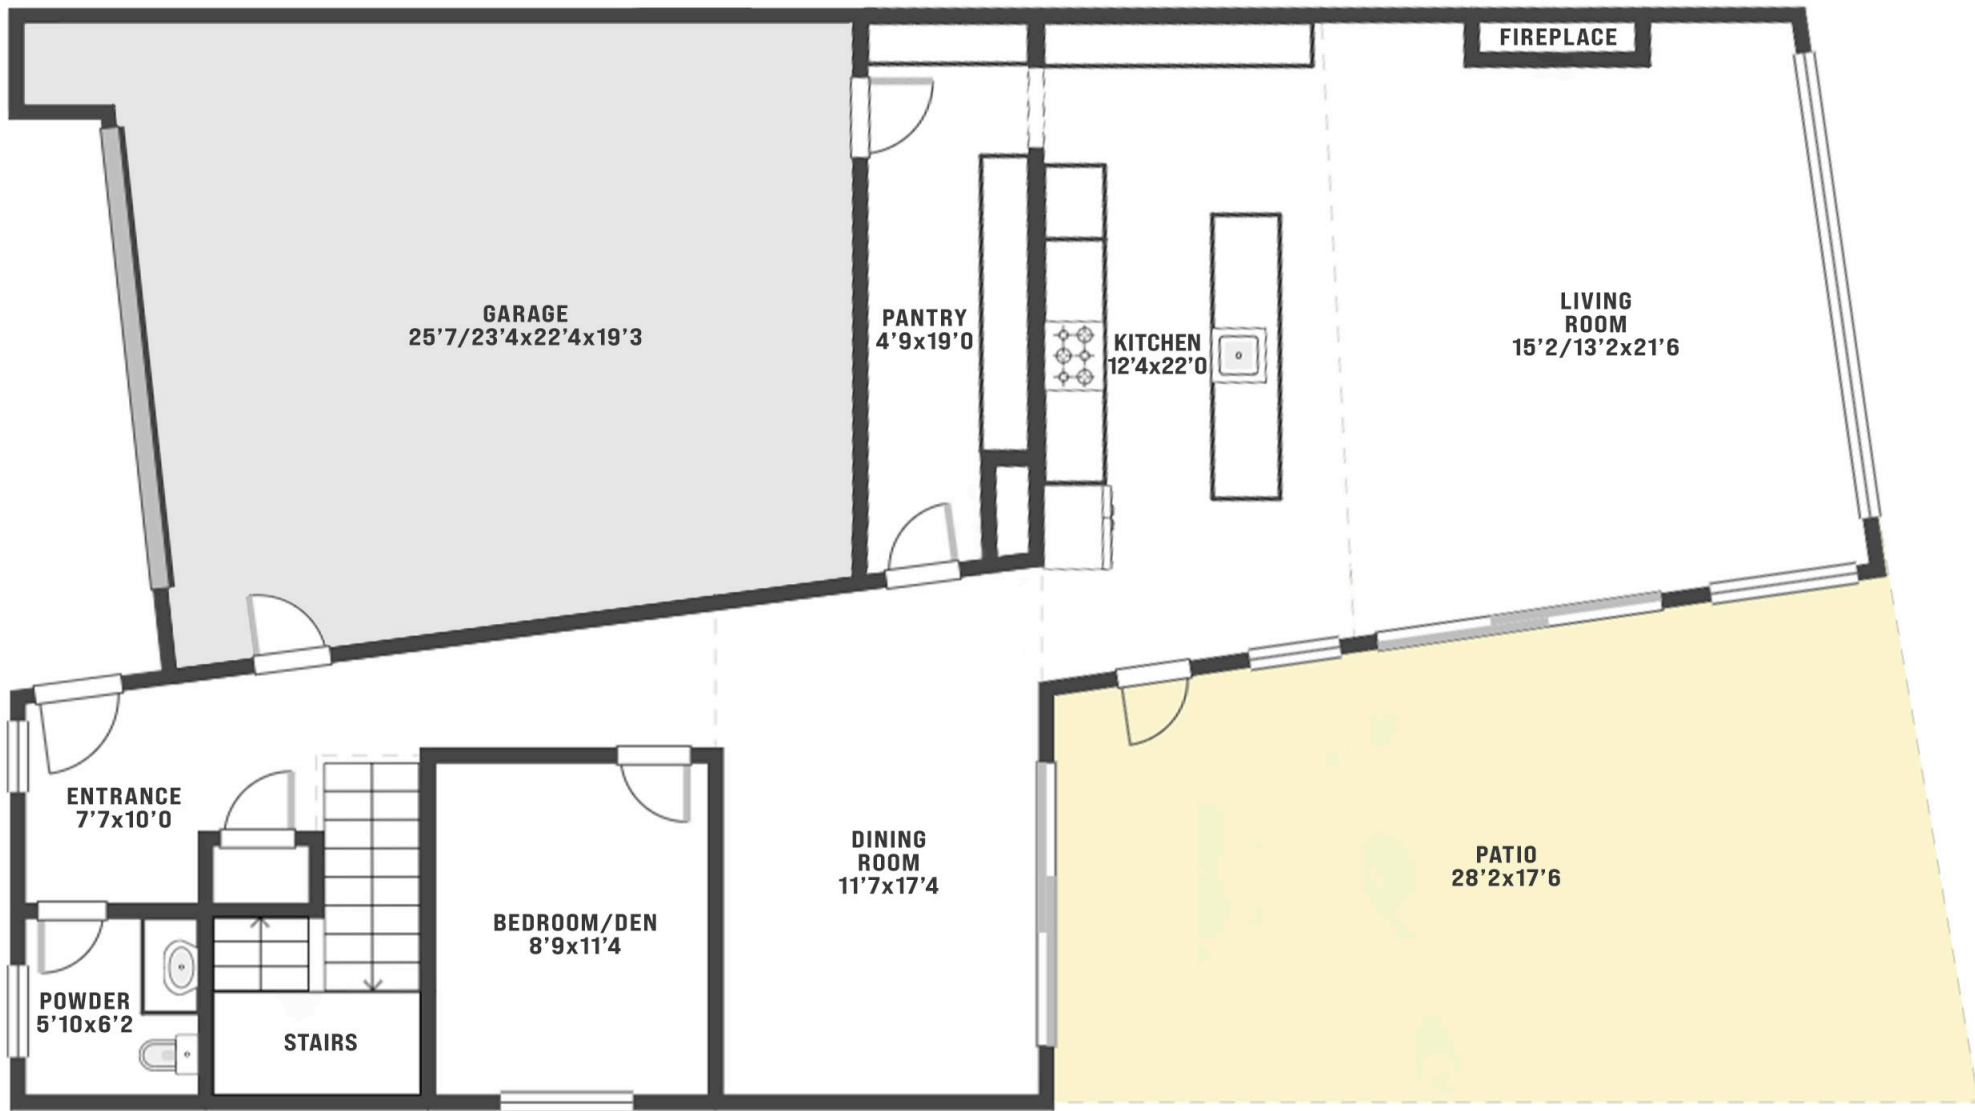

**4 BED | 2.5 BATH | 2732 SQ.FT  
UPPER FLOOR 1369 SQ.FT**

**6-175 PREDATOR RIDGE DRIVE**

REBECCA@OKANAGANHOMES.COM | (250) 681-3318

Tan & grey regions are excluded from the total floor area. All room dimensions and floor areas must be considered approximate and are subject to independent verification. Dimensions are taken from interior laser measurements.

4 BED | 2.5 BATH | 2732 SQ.FT  
MAIN FLOOR 1363 SQ.FT

**6-175 PREDATOR RIDGE DRIVE**

REBECCA@OKANAGANHOMES.COM | (250) 681-3318

Tan & grey regions are excluded from the total floor area. All room dimensions and floor areas must be considered approximate and are subject to independent verification. Dimensions are taken from interior laser measurements.