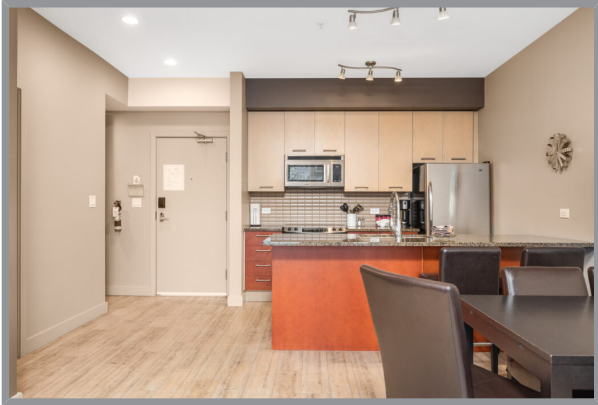

### Mountain Living at its finest in the Firelight at SilverStar!

Experience mountain living at its finest with this exceptional one-bedroom condo in Firelight at SilverStar Mountain Resort! Boasting an unparalleled Ski In/Ski Out location, it's perfectly situated near the Silver Queen chairlift, and Nordic trails. This unit looks over Tube Town and the festive skating pond which transforms into a winter wonderland when illuminated for the holidays. This fully furnished third-floor unit offers breathtaking views of the surrounding mountains and ski slopes. The open-concept design features 9' ceilings, a cozy gas fireplace, granite countertops, and durable vinyl plank flooring. The kitchen is equipped with an eating bar and stainless-steel appliances, creating a modern yet inviting space. Firelight amenities include a welcoming central lobby, two elevators, assigned ski lockers, a wax room, secure mountain bike storage, and an outdoor hot tub. Currently part of a well-managed rental system, this property provides excellent year-round revenue potential. All existing guest bookings must be honored. Subject to GST.